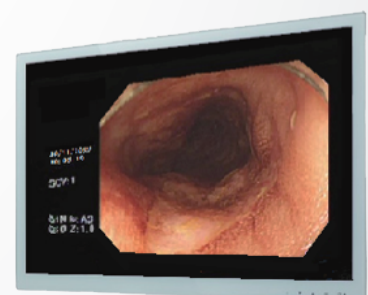

## Clinical/Diagnostic/Surgical Medical Display Series

- Excellent image quality, suitable for clinics/hospital/health center review applications
- Pre-set DICOM 14 compliant standard
- Easy setting review mode by front button
- Wide viewing angle can accurately receive images and videos
- With a thin bezel design for comfortable PACS, CT and MRI viewing
- TFDA, FCC, CE 60601-1 compliant

Clinical Display

Diagnostic Display

Surgical Display