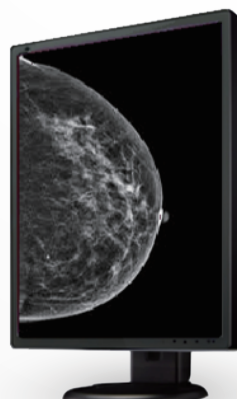

Diagnostic Display